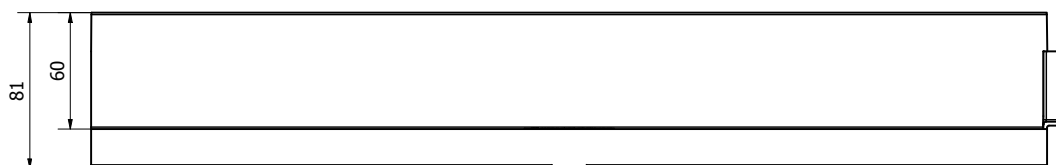

BLACK SLOT GRATING

INDEX

1. Code Registry
2. Description
3. Use

1. DATI E DOCUMENTAZIONE

Code	Description	Dimensions (mm)	Weight (kg)	Colour	Pkg. / Pallet
POZ92-1304	Taurus 130/40	130 x 40 x 1.000	1,176	Black	1 pc. / 105 pcs.

MATERIAL Made of PP (polypropylene).

RULE Marked according to EN 1433:2008.

2. DESCRIPTION

Grating for channel, with slot shape. Dimensions: 130 x 80 x 500 mm.
Available in black colour only.
This model can be matched with all Taurus 130, Pegasus Plus 130 and Pegasus Short 130

3. USE

Used in pedestrian areas.
Its slot shape guarantee a perfect integration with the ground and suggests the use in domestic environments (houses, swimming pools, gardens, sport centers and green areas).