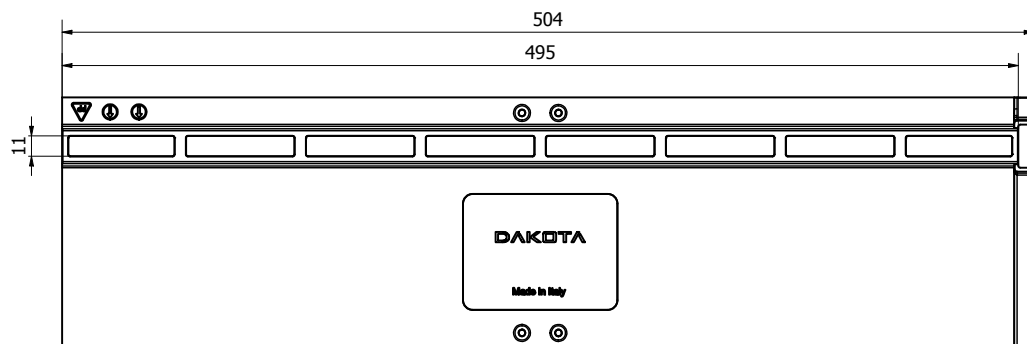

BLACK SLOT GRATING

INDEX

1. Code Registry
2. Description
3. Use

1. DATI E DOCUMENTAZIONE

Code	Description	Dimensions (mm)	Weight (kg)	Colour	Pkg. / Pallet
POZ92-1304	Taurus 130/40	130 x 40 x 1.000	1,176	Black	1 pc. / 105 pcs.

MATERIAL Made of PP (polypropylene).

RULE Marked according to EN 1433:2008.

2. DESCRIPTION

Grating for channel, with slot shape. Dimensions: 130 x 80 x 500 mm.
Available in black colour only.
This model can be matched with all Taurus 130, Pegasus Plus 130 and Pegasus Short 130

3. USE

Used in pedestrian areas.
Its slot shape guarantee a perfect integration with the ground and suggests the use in domestic environments (houses, swimming pools, gardens, sport centers and green areas).