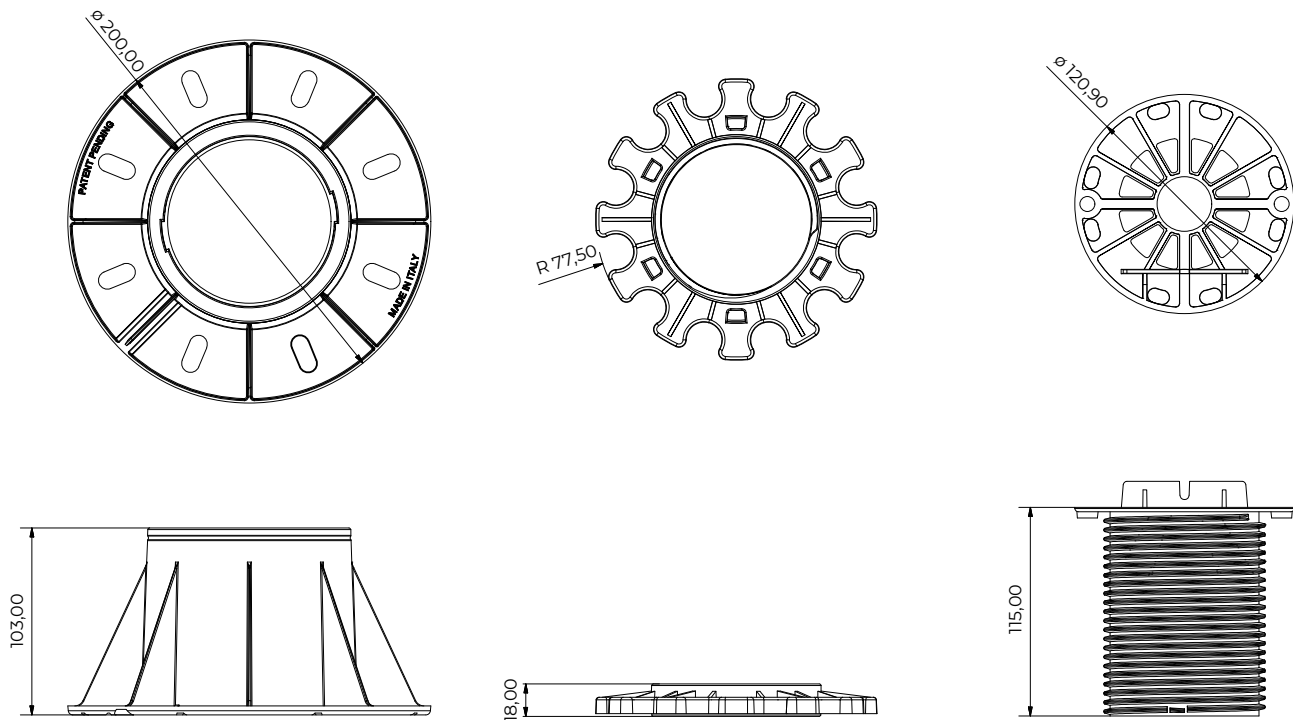

## 1. CODE REGISTRY

Code	Description	Dimension (mm)	Weight (kg)	Pkg. / Pallet
TER09-1173/1A	ARKIMEDE 115 - Decking	from 115 to 220	0,358	15 pcs. / 225 pcs.

## MATERIAL

Made of PP (polypropylene).

Each base has a special bottom shape that allows to be stack on another base.

## 2. DESCRIPTION

- Arkimede 115 support with adjustable height starting from 115 mm.  
Base laying surface: 314 cm<sup>2</sup>. Head diameter: 120 mm with a laying surface of 113 cm<sup>2</sup>.
- Box composed by the base, rotating ring and head with 1 tab for joists.
  - The base allows the correct water drainage.
  - Extension 100 mm is available as an optional.