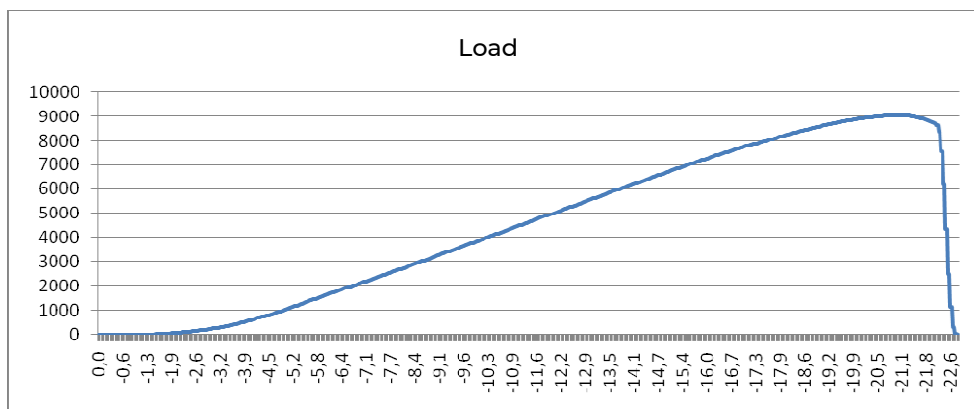

ARKIMEDE 115 - DECKING

5. LOAD TEST

TEST 1

Code	Dimension	Max. Load [N]
TER09-1173/1A	h = 1.120 mm	9.033

A punch of 150 mm diameter was used to carry out the test.

Maximum Load	9.033 N
Bend at Maximum Load	21,0 mm

TEST 2

Code	Dimension	Max. Load [N]
TER09-1173/1A	h = 1.100 mm	10.467

A punch of 150 mm diameter was used to carry out the test.