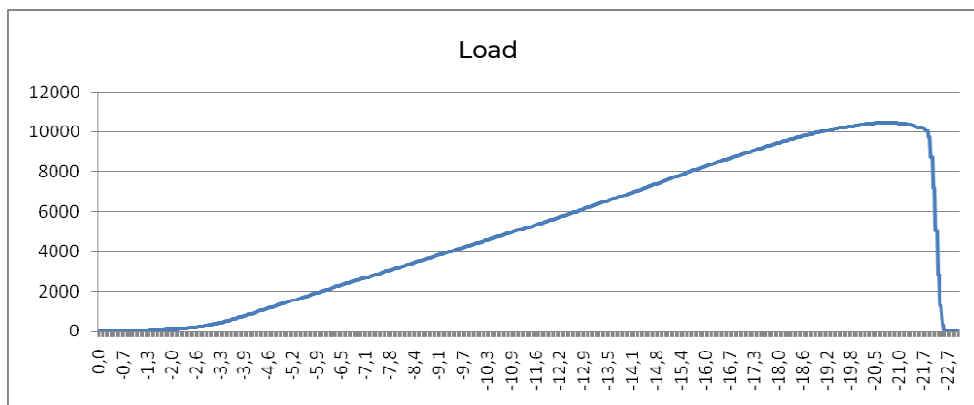

Maximum Load	10.467 N
Bend at Maximum Load	20,7 mm

6. TECHNICAL SPECIFICATION

Specification	Description	Unity	Price
Dak.O.TER09-1173/x	Supply and installation of ARKIMEDE 115 - Decking support with adjustable height starting from 115 mm. Base laying surface: 314 cm². Head diameter: 120 mm with a laying surface of 113 cm². Available versions: · Box composed by the base, rotating nut and head with 1 tab for joists. The base allows the correct water drainage. Made of PP (polypropylene). Used in external areas, terraces, pavements.	pcs.	-
Dak.O.TER09-1173/1A	1 tab.....	pcs.	-