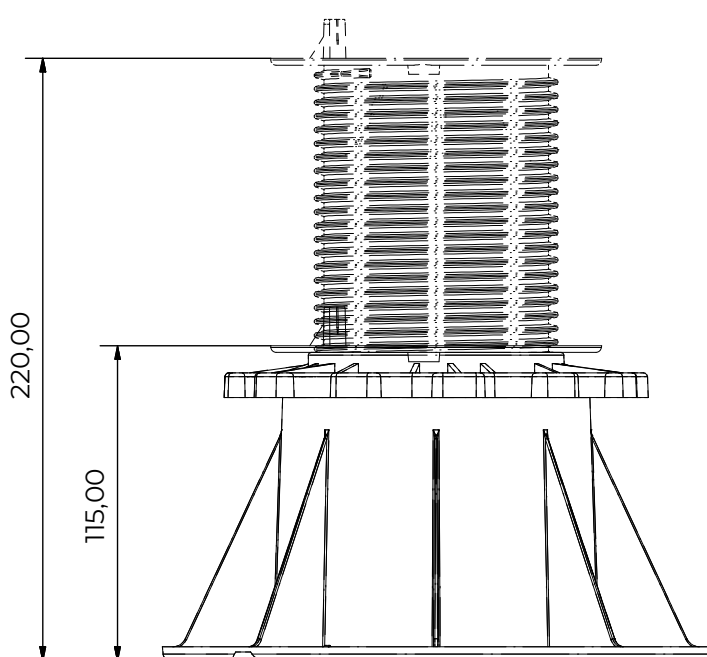

MATERIAL

Made of PP (polypropylene).

Each base has a special bottom shape that allows to be stack on another base.