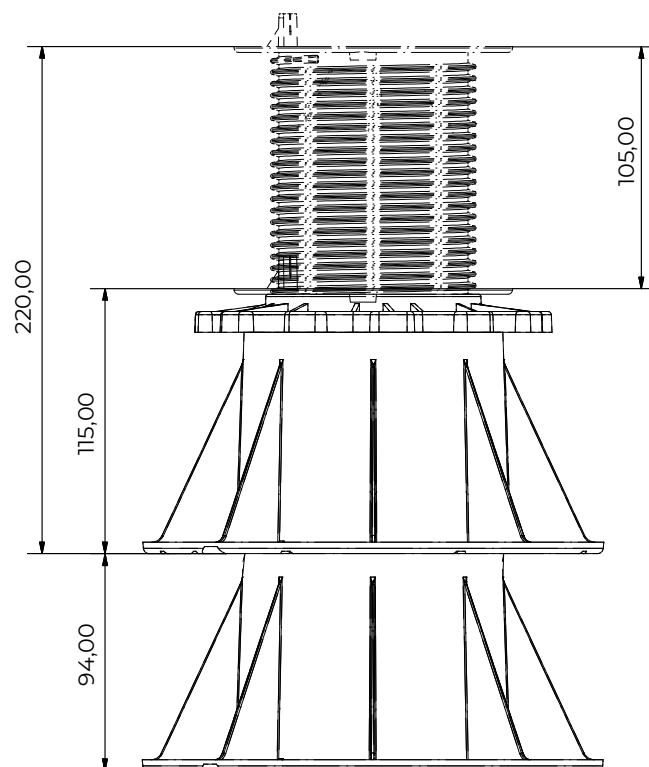

MATERIAL

Made of PP (polypropylene).

Each base has a special bottom shape that allows to be stack on another base.