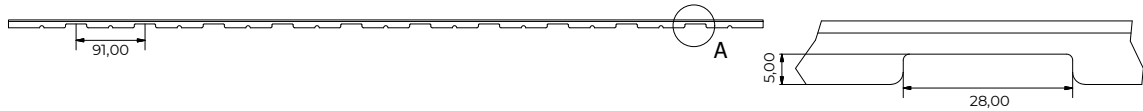

MATERIAL

Made of PP (channel) and Galvanized Steel (grating).

| | a | b | c | d | length | ø lat. | ø bottom¹ | ø bottom² | |
|--------------|-------|-------|-------|-----|--------|--------|-----------|-----------|----|
| 1335x | 47,80 | 33,50 | 95,95 | 106 | 1000 | 32,00 | 40,00 | 65,00 | mm |

CHANNEL PEGASUS PLUS ONE S 100 x 35 WITH GALVANIZED STEEL GRATING

WAVE MORE GRATING MODEL
Thickness 4 mm

WAVE LESS GRATING MODEL
Thickness 4 mm

HOLE GRATING MODEL
ø 7 mm

DETAIL A

DETAIL B

2. USE

Used for the collection and drainage of rainwater.

| Specification | Description | Unity | Price |
|------------------------------|---|-------|-------|
| Dak.D.POZ90.1335P/Zx | Supply and installation of drainage Channel for collection of meteoric waters. Designed and reinforced for a high resistance. Colours in stock, grey, black, silver, sandy and white colours. The channel is sold with pre-mounted galvanized steel grating in 3 different texture . External inlet diameters are ø 32 bottom Made of PP (channel) and Galvanized Steel (grating) Used for the collection and drainage of rainwater. The matching to its pre-mounted steel grating make this product perfect to be installed on terraces, balconies, pool areas, locker rooms, bathrooms and for the food industry. | | |
| Dak.D.POZ90.1335P/Z1 | Grey - Grating Wave More..... | pcs | - |
| Dak.D.POZ90.1335PN/Z1 | Black - Grating Wave More..... | pcs | - |
| Dak.D.POZ90.1335PB/Z1 | White - Grating Wave More..... | pcs | - |
| Dak.D.POZ90.1335P/Z2 | Grey - Grating Wave Less..... | pcs | - |
| Dak.D.POZ90.1335PN/Z2 | Black - Grating Wave Less..... | pcs | - |
| Dak.D.POZ90.1335PB/Z2 | White - Grating Wave Less..... | pcs | - |
| Dak.D.POZ90.1335P/Z3 | Grey - Grating Hole..... | pcs | - |
| Dak.D.POZ90.1335PN/Z3 | Black - Grating Hole..... | pcs | - |
| Dak.D.POZ90.1335PB/Z3 | White - Grating Hole..... | pcs | - |