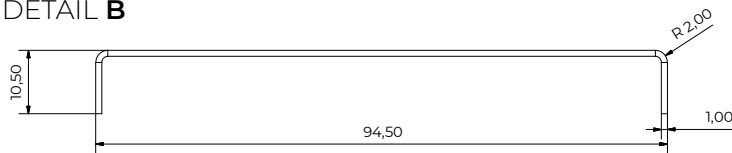

MATERIAL

Made of PP (channel) and Galvanized Steel (grating).

| | a | b | c | d | length | ø lat. | ø bottom¹ | ø bottom² | |
|--------------|-------|-------|-------|-----|--------|--------|-----------|-----------|----|
| 1335x | 47,80 | 33,50 | 95,95 | 106 | 1000 | 32,00 | 40,00 | 65,00 | mm |

CHANNEL PEGASUS PLUS ONE S 100 x 35 WITH GALVANIZED STEEL GRATING

WAVE MORE GRATING MODEL
Thickness 4 mm

WAVE LESS GRATING MODEL
Thickness 4 mm

HOLE GRATING MODEL
ø 7 mm

DETAIL A

DETAIL B

2. USE

Used for the collection and drainage of rainwater.

| Specification | Description | Unity | Price |
|------------------------------|---|-------|-------|
| Dak.D.POZ90.1335P/Zx | Supply and installation of drainage Channel for collection of meteoric waters. Designed and reinforced for a high resistance. Colours in stock, grey, black, silver, sandy and white colours. The channel is sold with pre-mounted galvanized steel grating in 3 different texture . External inlet diameters are ø 32 bottom Made of PP (channel) and Galvanized Steel (grating) Used for the collection and drainage of rainwater. The matching to its pre-mounted steel grating make this product perfect to be installed on terraces, balconies, pool areas, locker rooms, bathrooms and for the food industry. | | |
| Dak.D.POZ90.1335P/Z1 | Grey - Grating Wave More..... | pcs | - |
| Dak.D.POZ90.1335PN/Z1 | Black - Grating Wave More..... | pcs | - |
| Dak.D.POZ90.1335PB/Z1 | White - Grating Wave More..... | pcs | - |
| Dak.D.POZ90.1335P/Z2 | Grey - Grating Wave Less..... | pcs | - |
| Dak.D.POZ90.1335PN/Z2 | Black - Grating Wave Less..... | pcs | - |
| Dak.D.POZ90.1335PB/Z2 | White - Grating Wave Less..... | pcs | - |
| Dak.D.POZ90.1335P/Z3 | Grey - Grating Hole..... | pcs | - |
| Dak.D.POZ90.1335PN/Z3 | Black - Grating Hole..... | pcs | - |
| Dak.D.POZ90.1335PB/Z3 | White - Grating Hole..... | pcs | - |