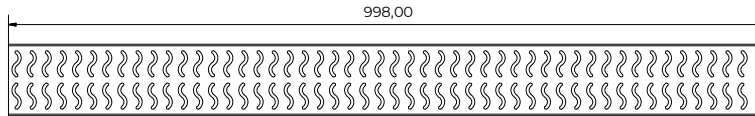

WAVE LESS GRATING MODEL
Thickness 4 mm

CHANNEL PEGASUS PLUS ONE S 100 x 35 WITH GALVANIZED STEEL GRATING

WAVE MORE GRATING MODEL
Thickness 4 mm