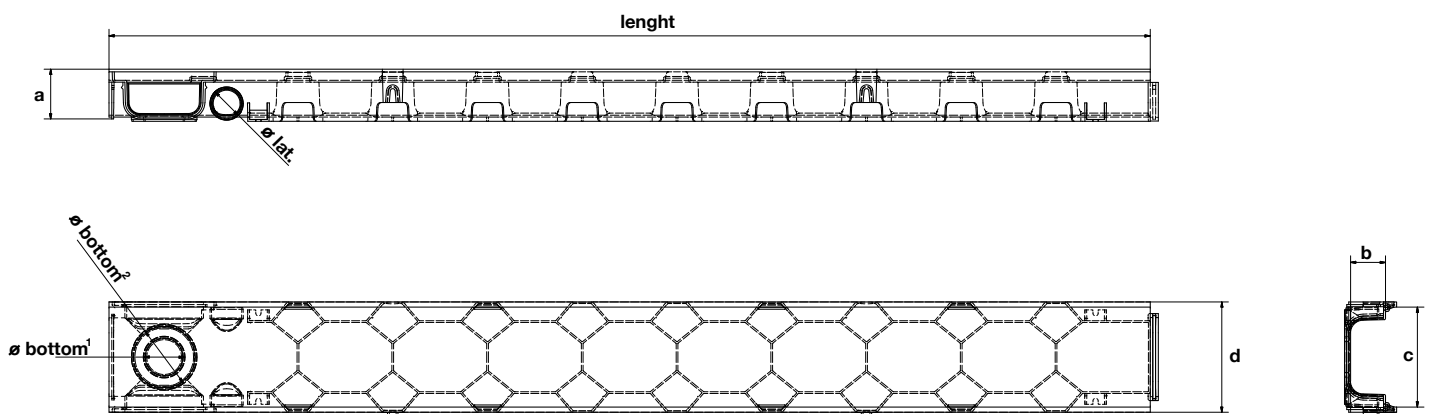

CHANNEL PEGASUS PLUS ONE S 100 x 35 WITH GALVANIZED STEEL GRATING

INDEX

1. Code Registry
2. Use
3. Technical Specification

1. CODE REGISTRY

| Code | Description | Dimensions (mm) | Weight | Colour | Pkg. / Pallet |
|-----------------|--|------------------|-------------|--------|-----------------|
| POZ90-1335P/Z1 | Pegasus Plus One S with Galvanized Steel Grating Wave More Grey | 100 x 35 x 1.000 | 1,63 kg/pcs | Grey | 1 pcs / 242 pcs |
| POZ90-1335PN/Z1 | Pegasus Plus One S with Galvanized Steel Grating Wave More Black | 100 x 35 x 1.000 | 1,63 kg/pcs | Black | 1 pcs / 242 pcs |
| POZ90-1335PB/Z1 | Pegasus Plus One S with Galvanized Steel Grating Wave More White | 100 x 35 x 1.000 | 1,63 kg/pcs | White | 1 pcs / 242 pcs |
| POZ90-1335P/Z2 | Pegasus Plus One S with Galvanized Steel Grating Wave Less Grey | 100 x 35 x 1.000 | 1,63 kg/pcs | Grey | 1 pcs / 242 pcs |
| POZ90-1335PN/Z2 | Pegasus Plus One S with Galvanized Steel Grating Wave Less Black | 100 x 35 x 1.000 | 1,63 kg/pcs | Black | 1 pcs / 242 pcs |
| POZ90-1335PB/Z2 | Pegasus Plus One S with Galvanized Steel Grating Wave Less White | 100 x 35 x 1.000 | 1,63 kg/pcs | White | 1 pcs / 242 pcs |
| POZ90-1335P/Z3 | Pegasus Plus One S with Galvanized Steel Grating Hole Grey | 100 x 35 x 1.000 | 1,63 kg/pcs | Grey | 1 pcs / 242 pcs |
| POZ90-1335PN/Z3 | Pegasus Plus One S with Galvanized Steel Grating Hole Black | 100 x 35 x 1.000 | 1,63 kg/pcs | Black | 1 pcs / 242 pcs |
| POZ90-1335PB/Z3 | Pegasus Plus One S with Galvanized Steel Grating Hole White | 100 x 35 x 1.000 | 1,63 kg/pcs | White | 1 pcs / 242 pcs |

MATERIAL

Made of PP (channel) and Galvanized Steel (grating).

| | a | b | c | d | length | ø lat. | ø bottom¹ | ø bottom² | |
|--------------|-------|-------|-------|-----|--------|--------|-----------|-----------|----|
| 1335x | 47,80 | 33,50 | 95,95 | 106 | 1000 | 32,00 | 40,00 | 65,00 | mm |