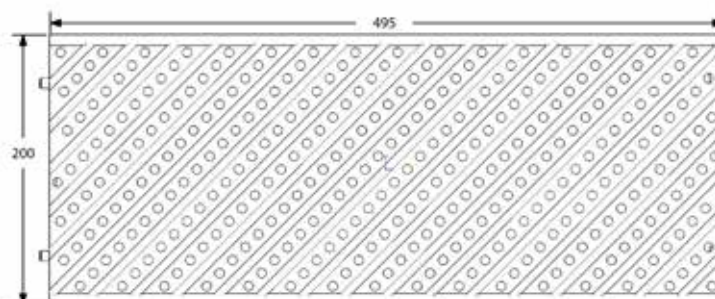

## 1. CODE REGISTRY

Codice	Description	Dimensions (mm)	Weight	Colour	Pkg. / Pallet
POZ90-1351P	Swimming Pool Grating 130	130 x 20 x 500	0,379 kg/pc.	Grigia	1 pc. / 700 pz.
POZ90-1351PB	Swimming Pool Grating 130 - White*	130 x 20 x 500	0,379 kg/pc.	White	1 pc. / 700 pz.
POZ90-1351PF	Swimming Pool Grating 130 - Sand*	130 x 20 x 500	0,379 kg/pc.	Sand	1 pc. / 700 pz.
POZ90-1361P	Swimming Pool Grating 200	200 x 20 x 500	0,736 kg/pc.	Grigia	1 pc. / 500 pz.

**MATERIAL** Made of ABS.

\*upon request only

POZ90-1351P

POZ90-1361P

	Material	Weight	Water passage
POZ90-1351P	ABS	0,379 kg	357 cm <sup>2</sup>
POZ90-1351PB	ABS	0,379 kg	357 cm <sup>2</sup>
POZ90-1351PF	ABS	0,379 kg	357 cm <sup>2</sup>
POZ90-1361P	ABS	0,739 kg	535 cm <sup>2</sup>

## 3. TECHNICAL SPECIFICATION

Code	Description	Unit	Price
<b>Dak.D.POZ90.13x1P</b>	Supply and installation grating for channel. It shows a "drilled" design in order to slow down the flow of the water and facilitate a pedestrian passage. Dimensions: 130 x 20 x 500 or 200 x 20 x 500 mm. Available in light grey. White and sand upon request only.		
<b>Dak.D.POZ90.1351P</b>	130.....	pc.	-
<b>Dak.D.POZ90.1351PB</b>	130.....	pc.	-
<b>Dak.D.POZ90.1351PF</b>	130.....	pc.	-
<b>Dak.D.POZ90.1361P</b>	200.....	pc.	-