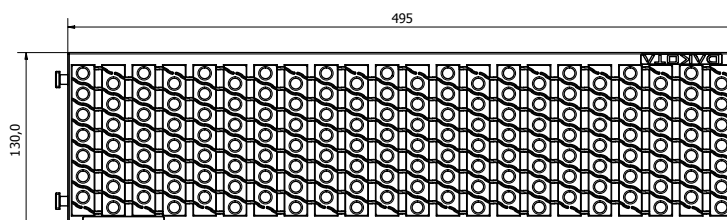

POZ90-1351P