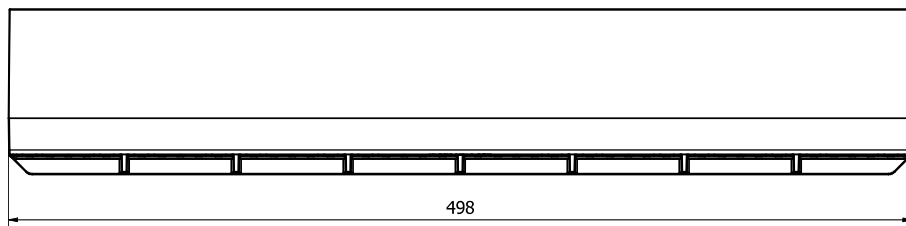

POZ90-1351SH60