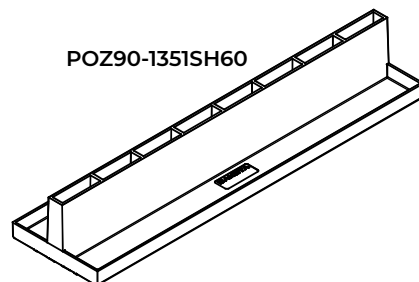

MATERIAL

Made of PP (polypropylene).