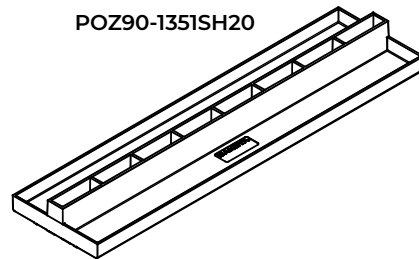

MATERIAL

Made of PP (polypropylene).