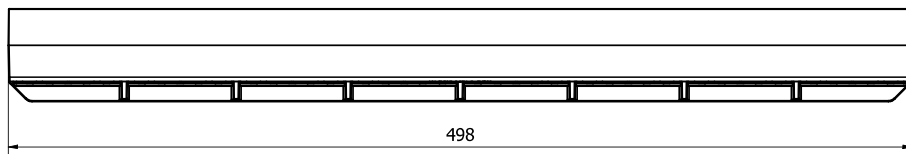

POZ90-1351SH20