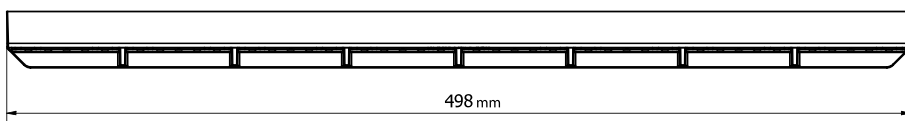

POZ90-1351SH0