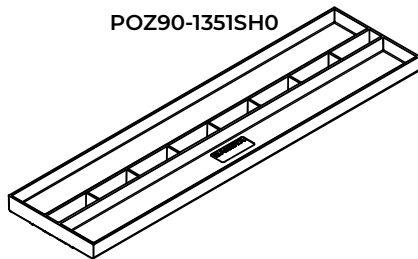

BLACK CENTRAL SLOT GRATING

INDEX

- 1. Code Registry
- 2. Description
- 3. Use
- 4. Technical specification

1. CODE REGISTRY

Code	Description	Measures (mm)	Weight	Color	Pkg. / Pallet
POZ90-1351SH0	Black central slot grating	130 x 500 x h0	0.442 kg/pz.	Nero	18 pz. / 360 pz.
POZ90-1351SH20	Black central slot grating	130 x 500 x h20	0,550 kg/pz.	Nero	18 pz. / 216 pz.
POZ90-1351SH40	Black central slot grating	130 x 500 x h40	0.623 kg/pz.	Nero	18 pz. / 216 pz.
POZ90-1351SH60	Black central slot grating	130 x 500 x h60	0.709 kg/pz.	Nero	18 pz. / 216 pz.

MATERIAL

Made of PP (polypropylene).

BLACK CENTRAL SLOT GRATING

POZ90-1351SH0

POZ90-1351SH20

POZ90-1351SH40

POZ90-1351SH60

BLACK CENTRAL SLOT GRATING

2. DESCRIPTION

Black grating for channel, with central slot shape, dimensions 130 x 500 x h 20 mm. The central slot grating is available in different heights: h0, 20, 40 and 60mm. This model can be matched with all Taurus® 130, Pegasus® Plus 130 and Pegasus™ Short 130.

4. TECHNICAL SPECIFICATION

Item	Description	Unit	Price
Dak.D.POZ90.135ISHx	Supply and installation of PP grating with central slot for Dakota channels width 130 mm Dimensions 130 x 500 x h 20 mm, slot h 0, 20, 40 and 60 mm Available in black color. Made of PP (polypropylene). Its slotted shape ensures perfect integration with the ground and suggests its use in domestic environments (homes, swimming pools, gardens, sports centers and green areas).	pc.	-
Dak.D.POZ90.135ISH0	130 x 500 x 20mm - slot h 0 mm.....		
Dak.D.POZ90.135ISH20	130 x 500 x 20mm - slot h 20 mm.....		
Dak.D.POZ90.135ISH40	130 x 500 x 20mm - slot h 40 mm.....		
Dak.D.POZ90.135ISH60	130 x 500 x 20mm - slot h 60 mm.....		