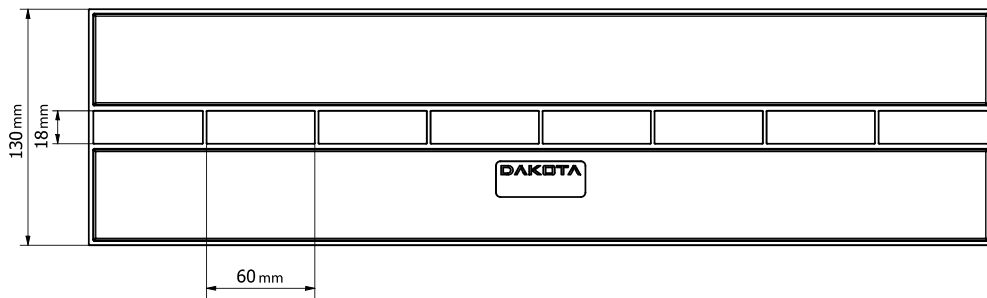

BLACK CENTRAL SLOT GRATING