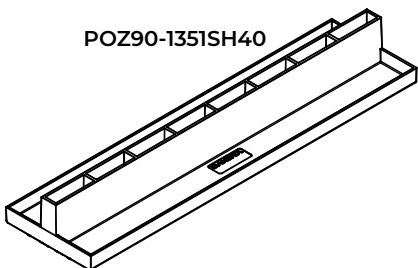

MATERIAL

Made of PP (polypropylene).