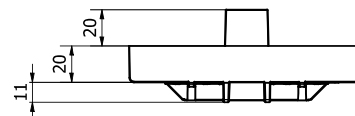

BLACK CENTRAL SLOT GRATING

POZ90-1351SH20