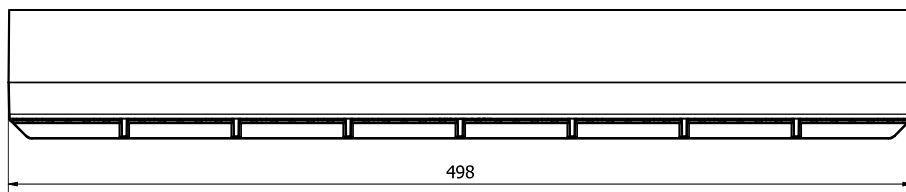

POZ90-1351SH40