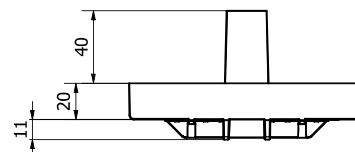

BLACK CENTRAL SLOT GRATING

POZ90-1351SH40