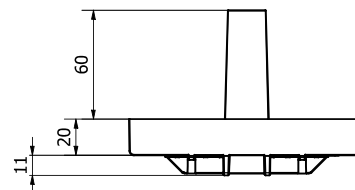

BLACK CENTRAL SLOT GRATING

POZ90-1351SH60