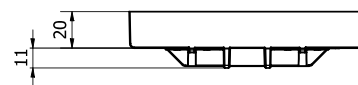

BLACK CENTRAL SLOT GRATING

POZ90-1351SH0