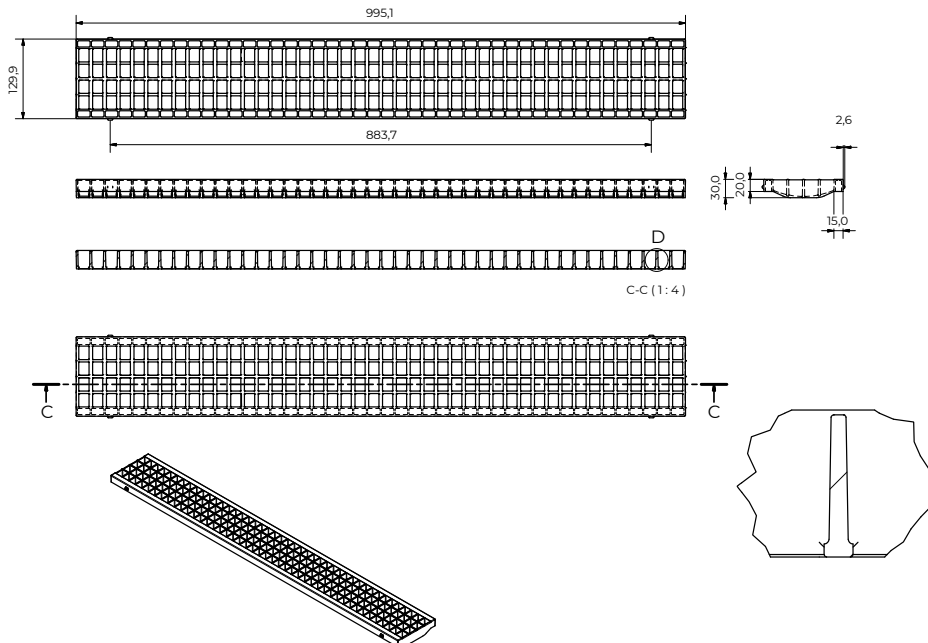

EXTRA STRONG GRATING WITH CLIP

INDEX

1. Code Registry
2. Description
3. Use
4. Technical Specification

1. CODE REGISTRY

Code	Description	Dimension (mm)	Weight	Colour	Pkg. / Pallet
POZ90-1351CLT	Extra strong grating with clip Grey 130	130 x 20 x 1.000	1,03 kg/pc.	Grey	1 pc. / 340 pcs
POZ90-1351NCLT	Extra strong grating with clip Black 130	130 x 20 x 1.000	1,03 kg/pc.	Black	1 pc. / 340 pcs
POZ90-1351SCLT	Extra strong grating with clip Sand 130	130 x 20 x 1.000	1,03 kg/pc.	Sand	1 pc. / 340 pcs
POZ90-1351BCLT	Extra strong grating with clip White 130	130 x 20 x 1.000	1,03 kg/pc.	White	1 pc. / 340 pcs

MATERIAL

Made of PP (polypropylene)

	material	weight	water passage
POZ90-1351XCLT	polypropylene	1,03 kg	357 cm ²

EXTRA STRONG GRATING WITH CLIP

2. DESCRIPTION

Extra strong grating for channel, with ribs at the intrados (lower surface), with a variable section that increases its resistance to shear stress and the load bearing capacity.

It is available with clip to be Fixed on Pegasus® Plus Channel.

There is no intermediate holes for fixing the locking elements (not suitable with Block System).

Dimensions: 130 x 20 x 1.000 mm.

Available in light grey, black, sand or white.