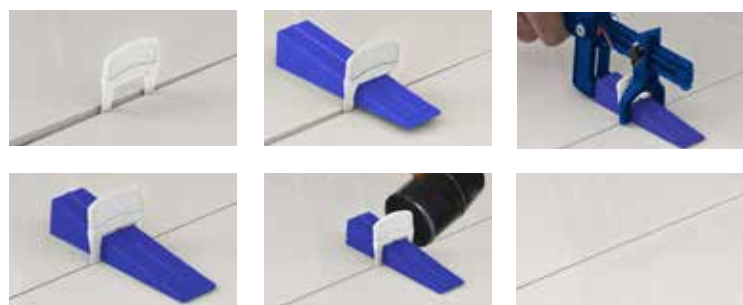

4. MEASURE CONVERSION TABLE

mm	inches	mm	inches	mm	inches	mm	inches
0,5	1/64"	5	3/16"	20	9/16"	60	2,3/8"
1	3/64"	6	9/32"	26	1"	66	2,5/8"
1,5	1/16"	7	9/32"	35	1,3/8"	90	3,9/16"
2	5/64"	10	3/8"	36	1,7/16"	115	4,1/2"
2,5	7/64"	12	1/12"	38	1,1/2"	170	6,3/4"
3	1/8"	15	9/16"	41	1,5/8"	220	8,2/3"
4	5/32"	18	3/4"	45	1,3/4"