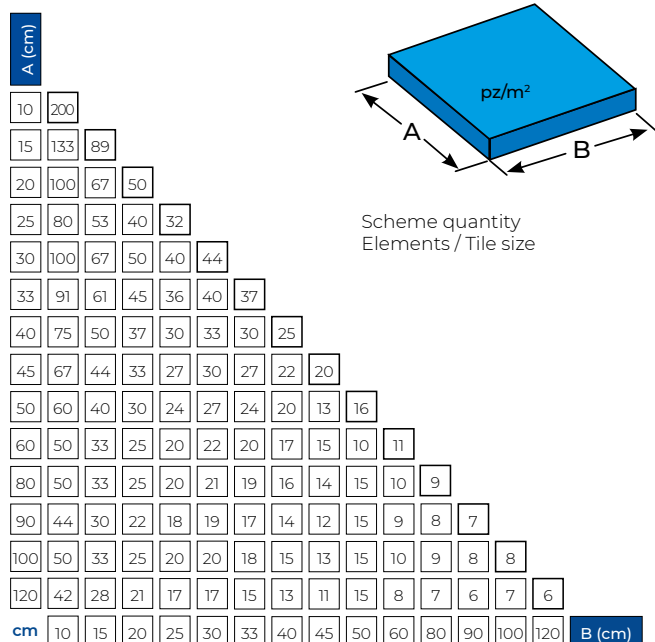

4. MEASURE CONVERSION TABLE

mm	inches	mm	inches	mm	inches	mm	inches
0,5	1/64"	5	3/16"	20	9/16"	60	2,3/8"
1	3/64"	6	9/32"	26	1"	66	2,5/8"
1,5	1/16"	7	9/32"	35	1,3/8"	90	3,9/16"
2	5/64"	10	3/8"	36	1,7/16"	115	4,1/2"
2,5	7/64"	12	1/12"	38	1,1/2"	170	6,3/4"
3	1/8"	15	9/16"	41	1,5/8"	220	8,2/3"
4	5/32"	18	3/4"	45	1,3/4"