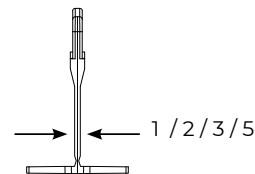

TER04-4209Lx