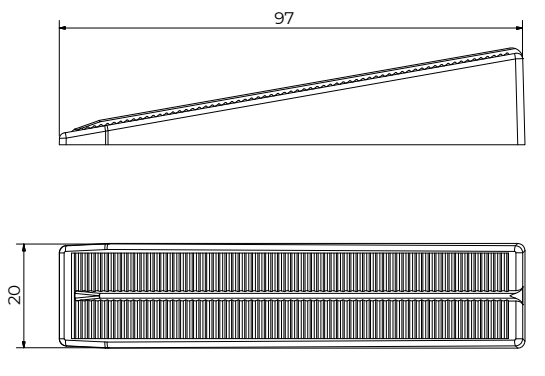

## MATERIAL

Elements and wedge made of regenerated plastic polymer, blue plier made of PA + 50% fiberglass, metal plier made of steel.

Leveling wedge

0,5 mm

1 mm

1,5 mm

2 mm

2,5 mm

# TWO LEVEL - COMPONENTS

TER04-4209EBx

TER04-4209Lx

A system composed of 2 elements (wedge and disposable element), assembled and adjusted through the use of a clamp, which allows, in a simple and fast way, to remove any difference between tile and tile, obtaining a coplanar and equidistant laying. Available with Disposable Elements in sizes 0,5, 1, 1,5, 2, 2,5, 3, 4 and 5 mm for tile heights from 3 to 12 mm and in sizes 1, 2, 3 and 5 mm for tile heights from 12 to 20 mm.