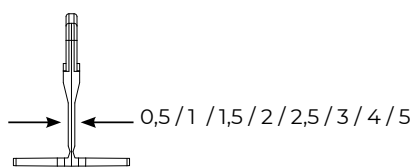

TWO LEVEL - COMPONENTS

TER04-4209EBx