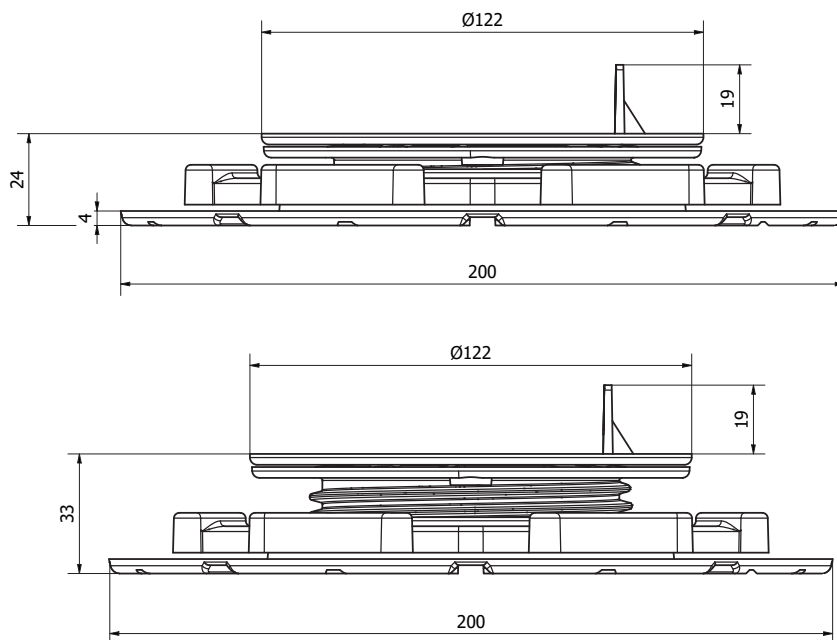

ARKIMEDE 24 - DECKING | SELF-LEVELING

INDEX

1. Code registry
2. Description
3. Use
4. Fields of use
5. Technical specification

1. CODE REGISTRY

Code	Description	Measures (mm)	Colore	Pkg/Pallet
TER09-1195/1A	Arkimede 24 - Self-leveling supporto for Decking	from 24 to 42	Black	30 pcs / 600 pcs.
TER09-1145/P9	Arkimede 24 - Extension 9 mm	h. 9 mm	Black	3.780 pcs.

MATERIAL PP (polypropylene).

ARKIMEDE 24 - DECKING | SELF-LEVELING

2. DESCRIPTION

Arkimede 24 Self-Leveling Decking is the perfect solution for exterior raised decking (with both natural and composite wood).

This product combines the flexibility and great ease of use of the Arkimede line (with fixed head) with the advantage of an integrated self-levelling head (for slopes from 0 to 5%).

It is adjustable in height from 24 to 42 mm (with the included 9 mm extension) and can be combined with all Arkimede 18 decking accessories.

5. VOCI DI CAPITOLATO

Item	Description	Unit	Price
Dak.D.TER09.1195/1A	Supply and installation of self-leveling telescopic support for decking. Dimensions: height adjustable from 24 to 42 mm with 9 mm extension. Self-leveling head for slopes from 0 to 5% . Made of PP (polypropylene). Used in outdoor areas, terraces, shared flooring.	pcs.	-
Dak.D.TER9.1145/P9	PP extension 9 mm	-	-