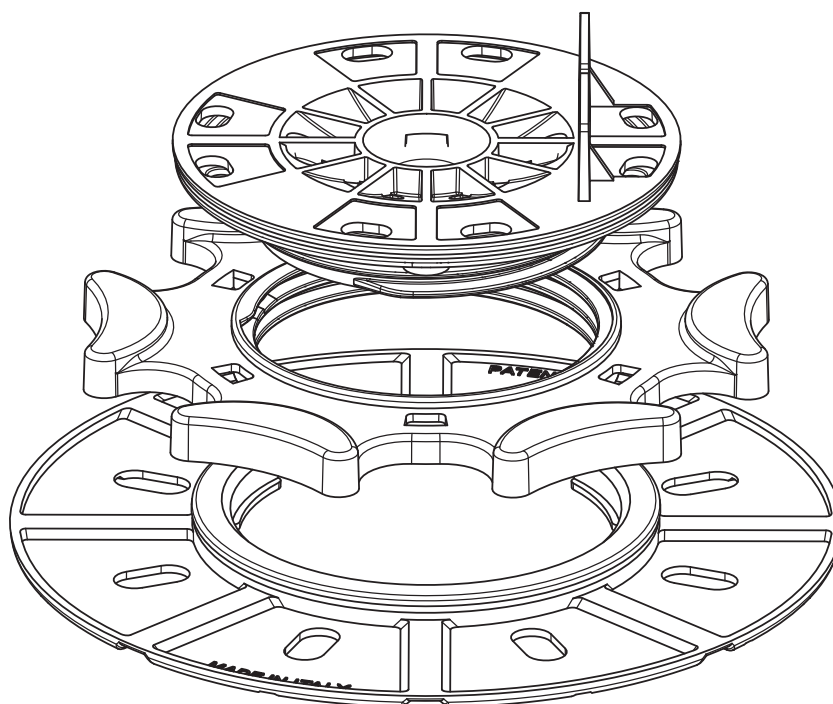

ARKIMEDE 24 - DECKING | SELF-LEVELING

INDEX

1. Code registry
2. Description
3. Use
4. Fields of use
5. Technical specification

1. CODE REGISTRY

Code	Description	Measures (mm)	Colore	Pkg/Pallet
TER09-1195/1A	Arkimede 24 - Self-leveling supporto for Decking	from 24 to 42	Black	30 pcs / 600 pcs.
TER09-1145/P9	Arkimede 24 - Extension 9 mm	h. 9 mm	Black	3.780 pcs.

MATERIAL PP (polypropylene).

ARKIMEDE 24 - DECKING | SELF-LEVELING

2. DESCRIPTION

Arkimede 24 Self-Leveling Decking is the perfect solution for exterior raised decking (with both natural and composite wood).

This product combines the flexibility and great ease of use of the Arkimede line (with fixed head) with the advantage of an integrated self-levelling head (for slopes from 0 to 5%).

It is adjustable in height from 24 to 42 mm (with the included 9 mm extension) and can be combined with all Arkimede 18 decking accessories.

5. VOCI DI CAPITOLATO

Item	Description	Unit	Price
Dak.D.TER09.1195/1A	Supply and installation of self-leveling telescopic support for decking. Dimensions: height adjustable from 24 to 42 mm with 9 mm extension. Self-leveling head for slopes from 0 to 5% . Made of PP (polypropylene). Used in outdoor areas, terraces, shared flooring.	pcs.	-
Dak.D.TER9.1145/P9	PP extension 9 mm	-	-