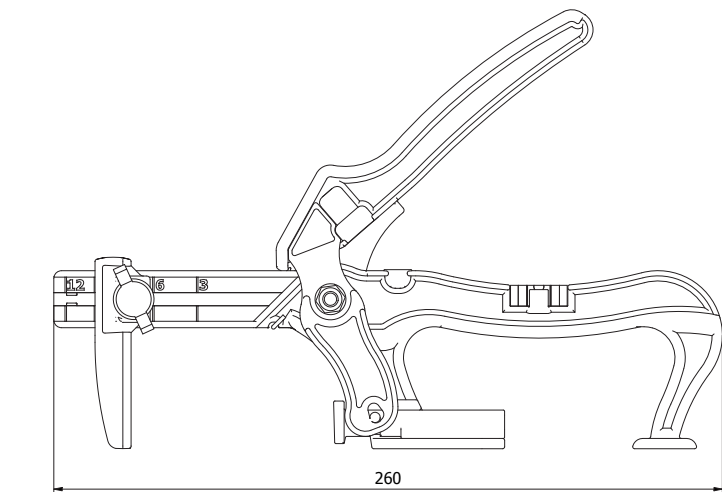

BLUE PLIER PLUS FOR LEVELING WEDGE

INDICE

1. Code registry
2. Description
3. Use
4. Technical specification

1. DATI E DOCUMENTAZIONE

Code	Description	Color	Measure (mm)	Weight (kg/pc.)	Pkg. / Pallet
TER04-4209PBNEW	Blue Plier Plus for leveling wedge	Blu	3 - 12	0,110	70 pcs. / 1.050 pcs.

MATERIAL Made of regenerated plastic material.

BLUE PLIER PLUS FOR LEVELING WEDGE

2. DESCRIPTION

Leveling element adjustment plier, compatible with Two Level and One Level wedge systems. The plier, manufactured from fiberglass-reinforced polypropylene, is available in blue color, individually packaged.

3. USE

Used to easily adjust tile leveling wedges.

FACILITATED SUPPORT

Praticità e facilità d'uso grazie alla possibilità di appoggio sul piano di lavoro durante l'esercizio.

PERFECT ALIGNMENT

Funzionalità ottimizzata grazie al pattino che resta parallelo al piano di lavoro determinando una perfetta adesione tra la superficie di contatto tra pattino e cuneo durante l'utilizzo.

* The indication for the clevis was calculated for disposable tile elements from 3 to 12mm. A margin of error of 1mm was considered in the indication, so as to easily ensure that the wedge can be inserted into the disposable element even if the position of the element is not optimal.