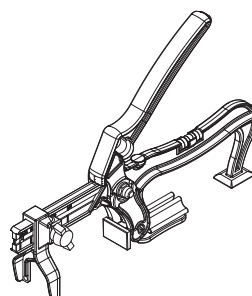

MATERIAL Made of regenerated plastic material.

BLUE PLIER PLUS FOR LEVELING WEDGE

2. DESCRIPTION

Leveling element adjustment plier, compatible with Two Level and One Level wedge systems. The plier, manufactured from fiberglass-reinforced polypropylene, is available in blue color, individually packaged.

3. USE

Used to easily adjust tile leveling wedges.

FACILITATED SUPPORT

Praticità e facilità d'uso grazie alla possibilità di appoggio sul piano di lavoro durante l'esercizio.

PERFECT ALIGNMENT

Funzionalità ottimizzata grazie al pattino che resta parallelo al piano di lavoro determinando una perfetta adesione tra la superficie di contatto tra pattino e cuneo durante l'utilizzo.

BUILT-IN SPIRIT LEVEL

Thanks to the built-in spirit level, it is possible to have a tilt index at all times when laying.

EASY ADJUSTMENT

Graduated plier end (3 to 12mm) to highlight the optimal adjustment of the fork according to the thickness of the tile used.*

* The indication for the clevis was calculated for disposable tile elements from 3 to 12mm. A margin of error of 1mm was considered in the indication, so as to easily ensure that the wedge can be inserted into the disposable element even if the position of the element is not optimal.