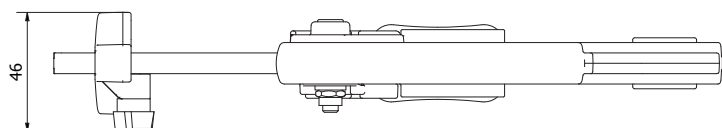

BLUE PLIER PLUS FOR LEVELING WEDGE

INDICE

1. Code registry
2. Description
3. Use
4. Technical specification

1. DATI E DOCUMENTAZIONE

Code	Description	Color	Measure (mm)	Weight (kg/pc.)	Pkg. / Pallet
TER04-4209PBNEW	Blue Plier Plus for leveling wedge	Blu	3 - 12	0,110	70 pcs. / 1.050 pcs.

MATERIAL Made of regenerated plastic material.

BLUE PLIER PLUS FOR LEVELING WEDGE

2. DESCRIPTION

Leveling element adjustment plier, compatible with Two Level and One Level wedge systems. The plier, manufactured from fiberglass-reinforced polypropylene, is available in blue color, individually packaged.

3. USE

Used to easily adjust tile leveling wedges.

FACILITATED SUPPORT

Praticità e facilità d'uso grazie alla possibilità di appoggio sul piano di lavoro durante l'esercizio.

PERFECT ALIGNMENT

Funzionalità ottimizzata grazie al pattino che resta parallelo al piano di lavoro determinando una perfetta adesione tra la superficie di contatto tra pattino e cuneo durante l'utilizzo.

* The indication for the clevis was calculated for disposable tile elements from 3 to 12mm. A margin of error of 1mm was considered in the indication, so as to easily ensure that the wedge can be inserted into the disposable element even if the position of the element is not optimal.