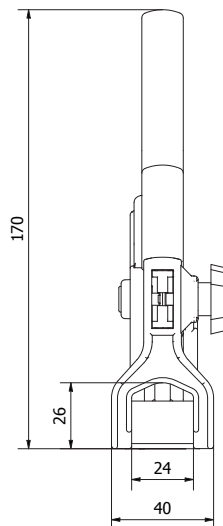

BLUE PLIER PLUS FOR LEVELING WEDGE

INDICE

1. Code registry
2. Description
3. Use
4. Technical specification

1. DATI E DOCUMENTAZIONE

Code	Description	Color	Measure (mm)	Weight (kg/pc.)	Pkg. / Pallet
TER04-4209PBNEW	Blue Plier Plus for leveling wedge	Blu	3 - 12	0,110	70 pcs. / 1.050 pcs.

MATERIAL Made of regenerated plastic material.

BLUE PLIER PLUS FOR LEVELING WEDGE

2. DESCRIPTION

Leveling element adjustment plier, compatible with Two Level and One Level wedge systems. The plier, manufactured from fiberglass-reinforced polypropylene, is available in blue color, individually packaged.

BUILT-IN SPIRIT LEVEL

Thanks to the built-in spirit level, it is possible to have a tilt index at all times when laying.

EASY ADJUSTMENT

Graduated plier end (3 to 12mm) to highlight the optimal adjustment of the fork according to the thickness of the tile used.*

* The indication for the clevis was calculated for disposable tile elements from 3 to 12mm. A margin of error of 1mm was considered in the indication, so as to easily ensure that the wedge can be inserted into the disposable element even if the position of the element is not optimal.