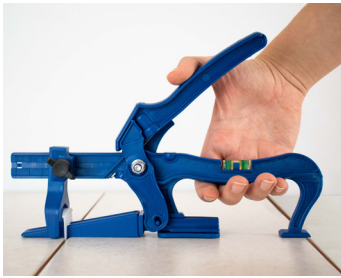

MATERIAL Made of regenerated plastic material.

BLUE PLIER PLUS FOR LEVELING WEDGE

2. DESCRIPTION

Leveling element adjustment plier, compatible with Two Level and One Level wedge systems. The plier, manufactured from fiberglass-reinforced polypropylene, is available in blue color, individually packaged.

3. USE

Used to easily adjust tile leveling wedges.

FACILITATED SUPPORT

Praticità e facilità d'uso grazie alla possibilità di appoggio sul piano di lavoro durante l'esercizio.

PERFECT ALIGNMENT

Funzionalità ottimizzata grazie al pattino che resta parallelo al piano di lavoro determinando una perfetta adesione tra la superficie di contatto tra pattino e cuneo durante l'utilizzo.

BUILT-IN SPIRIT LEVEL

Thanks to the built-in spirit level, it is possible to have a tilt index at all times when laying.

EASY ADJUSTMENT

Graduated plier end (3 to 12mm) to highlight the optimal adjustment of the fork according to the thickness of the tile used.*

* The indication for the clevis was calculated for disposable tile elements from 3 to 12mm. A margin of error of 1mm was considered in the indication, so as to easily ensure that the wedge can be inserted into the disposable element even if the position of the element is not optimal.