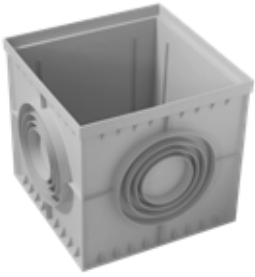

COCKPIT PLUS AND SEVENTY

INDEX

1. Data and Documentation
2. Use
3. Specifications

1. DATA AND DOCUMENTATION

Code	Description	Dimensions (mm)	Weight	Colour	Pkg. / Pallet
POZ01-1372	Cockpit Plus	200 x 200	0.700 kg/pc.	Grey	1 pc. / 150 pcs.
POZ01-1372S	Sump Plus Export	200 x 200	1.103 kg/pc.	Grey	1 pc. / 240 pcs.
POZ01-1372B	Cockpit Plus	250 x 250	1,200 kg/pc.	Grey	1 pc. / 160 pcs.
POZ01-1373	Cockpit Plus	300 x 300	1.630 kg/pc.	Grey	1 pc. / 48 pcs.
POZ01-1373S	Sump Plus Export	300 x 300	2.180 kg/pc.	Grey	1 pc. / 96 pcs.
POZ01-1374	Cockpit Plus	400 x 400	3,000 kg/pc.	Grey	1 pc. / 27 pcs.
POZ01-1374S	Sump Plus Export	400 x 400	4.050 kg/pc.	Grey	1 pc. / 36 pcs.
POZ01-1371	Cockpit Plus	550 x 550	8.300 kg/pc.	Grey	1 pc. / 20 pcs.
POZ01-1370	Well Seventy	700 x 700	16.200 kg/pc.	Grey	1 pc. / 8 pcs.

125	140	160	200		3,000
125	140	160	200	250	4,245

COCKPIT PLUS AND SEVENTY

2. USE

Used as a viable alternative to traditional concrete sumps.

3. SPECIFICATION ITEMS

Entry	Description	U.M.	Price
Dak.D.POZ01.137x	Supply and installation of cube-shaped drainage sump with dimensions ranging from 200 x 200 to 700 x 700 mm in grey. Characterised by: • light weight allowing easy transport, positioning and installation even by one person; • high strength thanks to side reinforcements and ribs; • practicality of side connections allowing the sump to be drilled to the required diameter of the connection pipe; compatible with PP manhole cover. Made of PP (polypropylene). Used as a viable alternative to traditional concrete sumps.		
Dak.D.POZ01.1372	Dimensions 200 x 200 mm.....	pc.	-
Dak.D.POZ01.1372S	Dimensions 200 x 200 mm.....	pc.	-
Dak.D.POZ01.1372B	Dimensions 250 x 250 mm.....	pc.	-
Dak.D.POZ01.1373	Dimensions 300 x 300 mm.....	pc.	-
Dak.D.POZ01.1373S	Dimensions 300 x 300 mm.....	pc.	-
Dak.D.POZ01.1374	Dimensions 400 x 400 mm.....	pc.	-
Dak.D.POZ01.1374S	Dimensions 400 x 400 mm.....	pc.	-