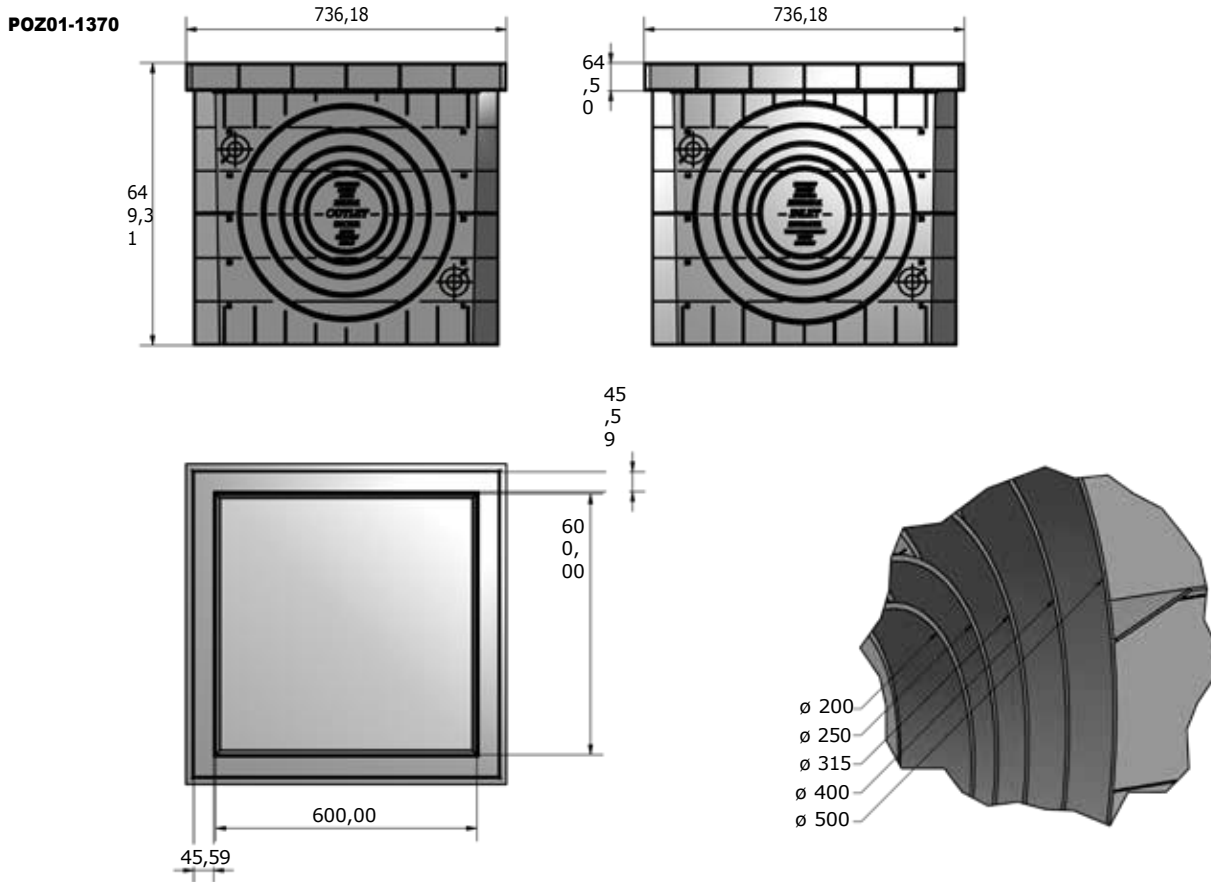

125	140	160	200		3,000
125	140	160	200	250	4,245

COCKPIT PLUS AND SEVENTY

2. USE

Used as a viable alternative to traditional concrete sumps.

3. SPECIFICATION ITEMS

Entry	Description	U.M.	Price
Dak.D.POZ01.137x	Supply and installation of cube-shaped drainage sump with dimensions ranging from 200 x 200 to 700 x 700 mm in grey. Characterised by: • light weight allowing easy transport, positioning and installation even by one person; • high strength thanks to side reinforcements and ribs; • practicality of side connections allowing the sump to be drilled to the required diameter of the connection pipe; compatible with PP manhole cover. Made of PP (polypropylene). Used as a viable alternative to traditional concrete sumps.		
Dak.D.POZ01.1372	Dimensions 200 x 200 mm.....	pc.	-
Dak.D.POZ01.1372S	Dimensions 200 x 200 mm.....	pc.	-
Dak.D.POZ01.1372B	Dimensions 250 x 250 mm.....	pc.	-
Dak.D.POZ01.1373	Dimensions 300 x 300 mm.....	pc.	-
Dak.D.POZ01.1373S	Dimensions 300 x 300 mm.....	pc.	-
Dak.D.POZ01.1374	Dimensions 400 x 400 mm.....	pc.	-
Dak.D.POZ01.1374S	Dimensions 400 x 400 mm.....	pc.	-

Dak.D.POZ01.1371	Dimensions 550 x 550 mm.....	pc.	-
Dak.D.POZ01.1370	Dimensions 700 x 700 mm.....	pc.	-