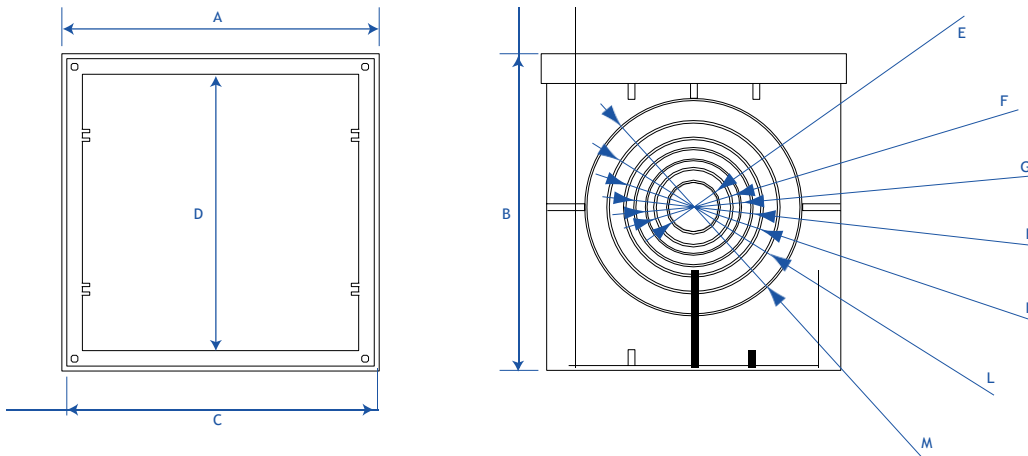

MATERIAL

Made of PP (polypropylene).

	A	B	C	D	E	F	G	H	I	L	M	N	WEIGHT KG
POZ01-1372	193	200	188	162				63	80	100	125		0,700
POZ01-1372S	193	200	188	162			50	70	90	110	125		1,103
POZ01-1372B	243	249	248	236				63	80	100	125		1,060
POZ01-1373	292	296	286	252				63	80	100	125	140	1,630
POZ01-1373S	292	296	286	252				75	90	110	125	140	2,180
POZ01-1374	395	398	387	354	63	80	100						
POZ01-1374S	395	398	387	354	75	90	110