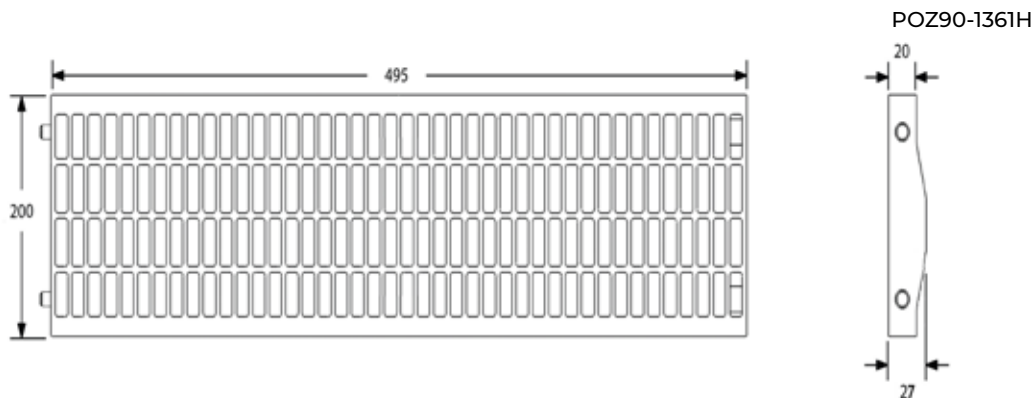

HEAVY GRATING

INDEX

1. Code Registry
2. Use
3. Technical Specification

1. CODE REGISTRY

Code	Description	Dimension (mm)	Weight	Colour	Pkg. / Pallet
POZ90-1361H	Heavy Grating	200 x 20/27 x 500	1,300 kg/pc.	Grey	1 pc. / 276 pcs.

MATERIAL

Made of PP (polypropylene).

2. USE

Used in pedestrian areas and in areas of occasional passage (not longitudinal) of motorcycles and/or cars even slightly heavier than 1,5 tons.

3. TECHNICAL SPECIFICATION

Specification	Description	Unity	Price
Dak.D.POZ90.1361H	Supply and installation to grating for channel Pegasus Heavy (POZ80-1364H). Available in light grey. This grating can be matched with POZ80-1361H channel only. Made of PP (polypropylene). Used in pedestrian areas and in areas of occasional passage (not longitudinal) of motorcycles and/or cars even slightly heavier than 1,5 tons. Dimensions 200 x 500 x 27 mm.....	pc.	-